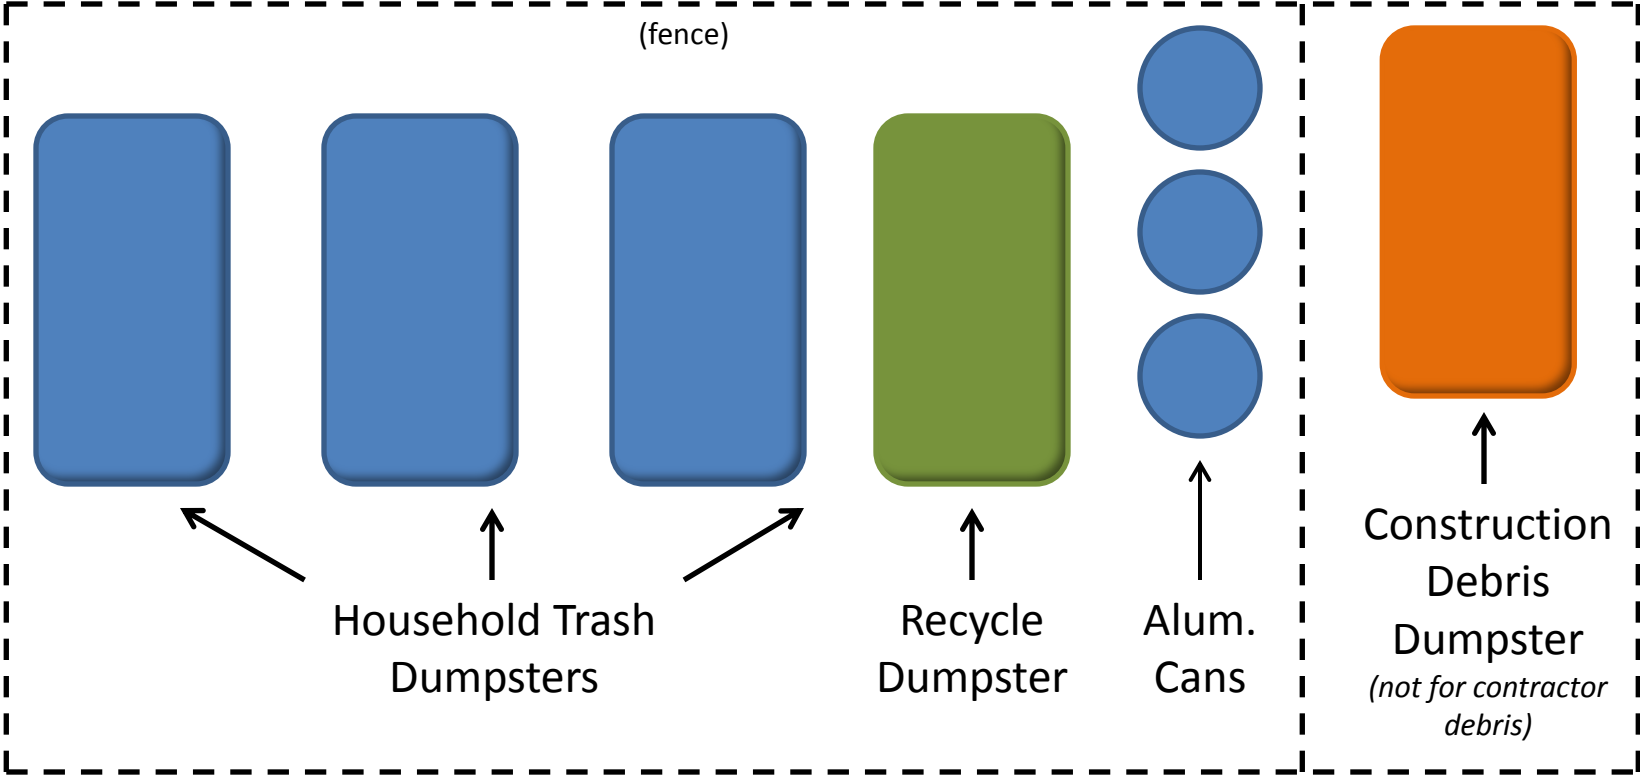

TCCOM Trash Disposal Area

(Located near Park entrance next to Welcome building)

Outside Storage Area
Lots 28 & 29

**Electronics, Appliance and
Scrap Metal Disposal
Trailer**